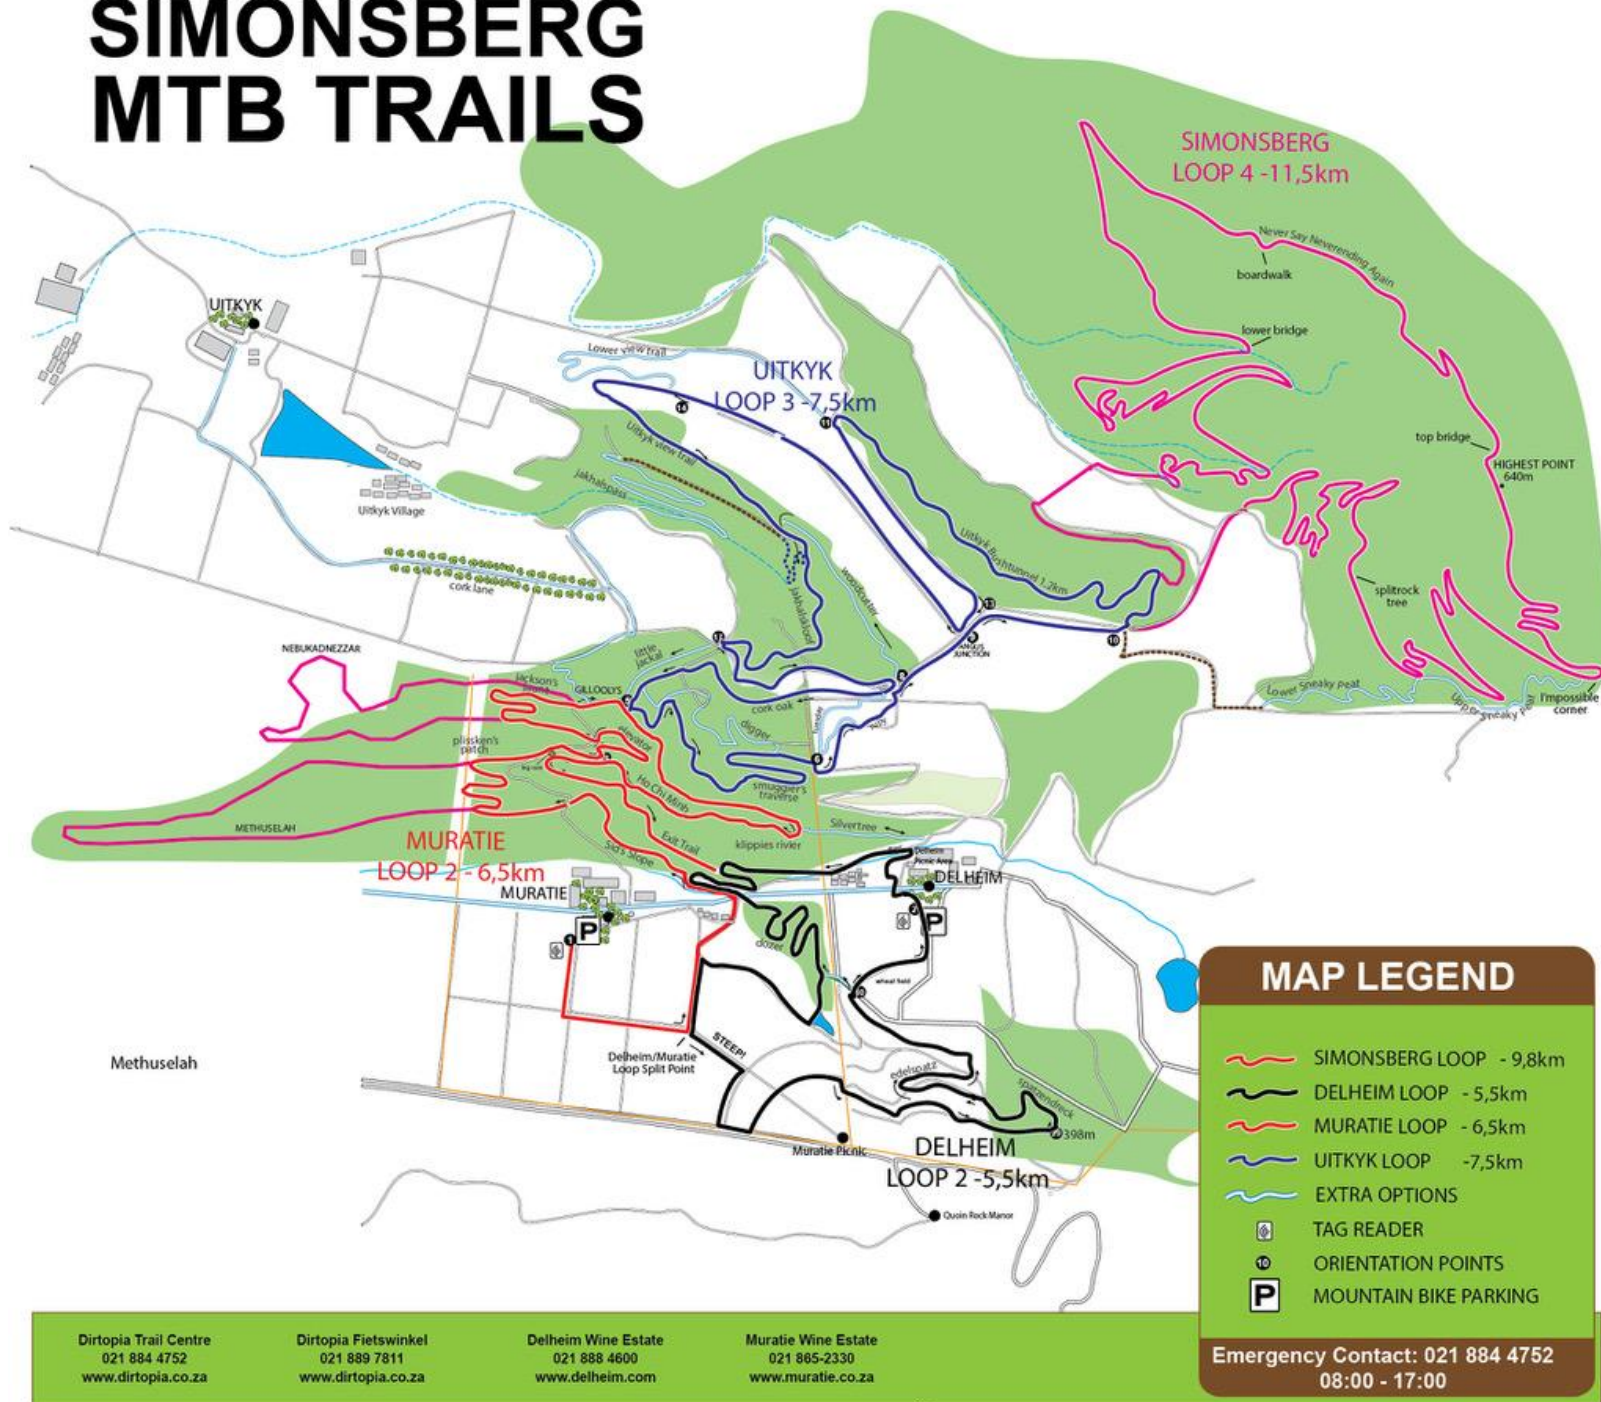

SIMONSBERG MTB TRAILS

Dirtopia Trail Centre
021 884 4752
www.dirtopia.co.za

Dirtopia Fietswinkel
021 889 7811
www.dirtopia.co.za

Delheim Wine Estate
021 888 4600
www.delheim.com

Muratie Wine Estate
021 865-2330
www.muratie.co.za